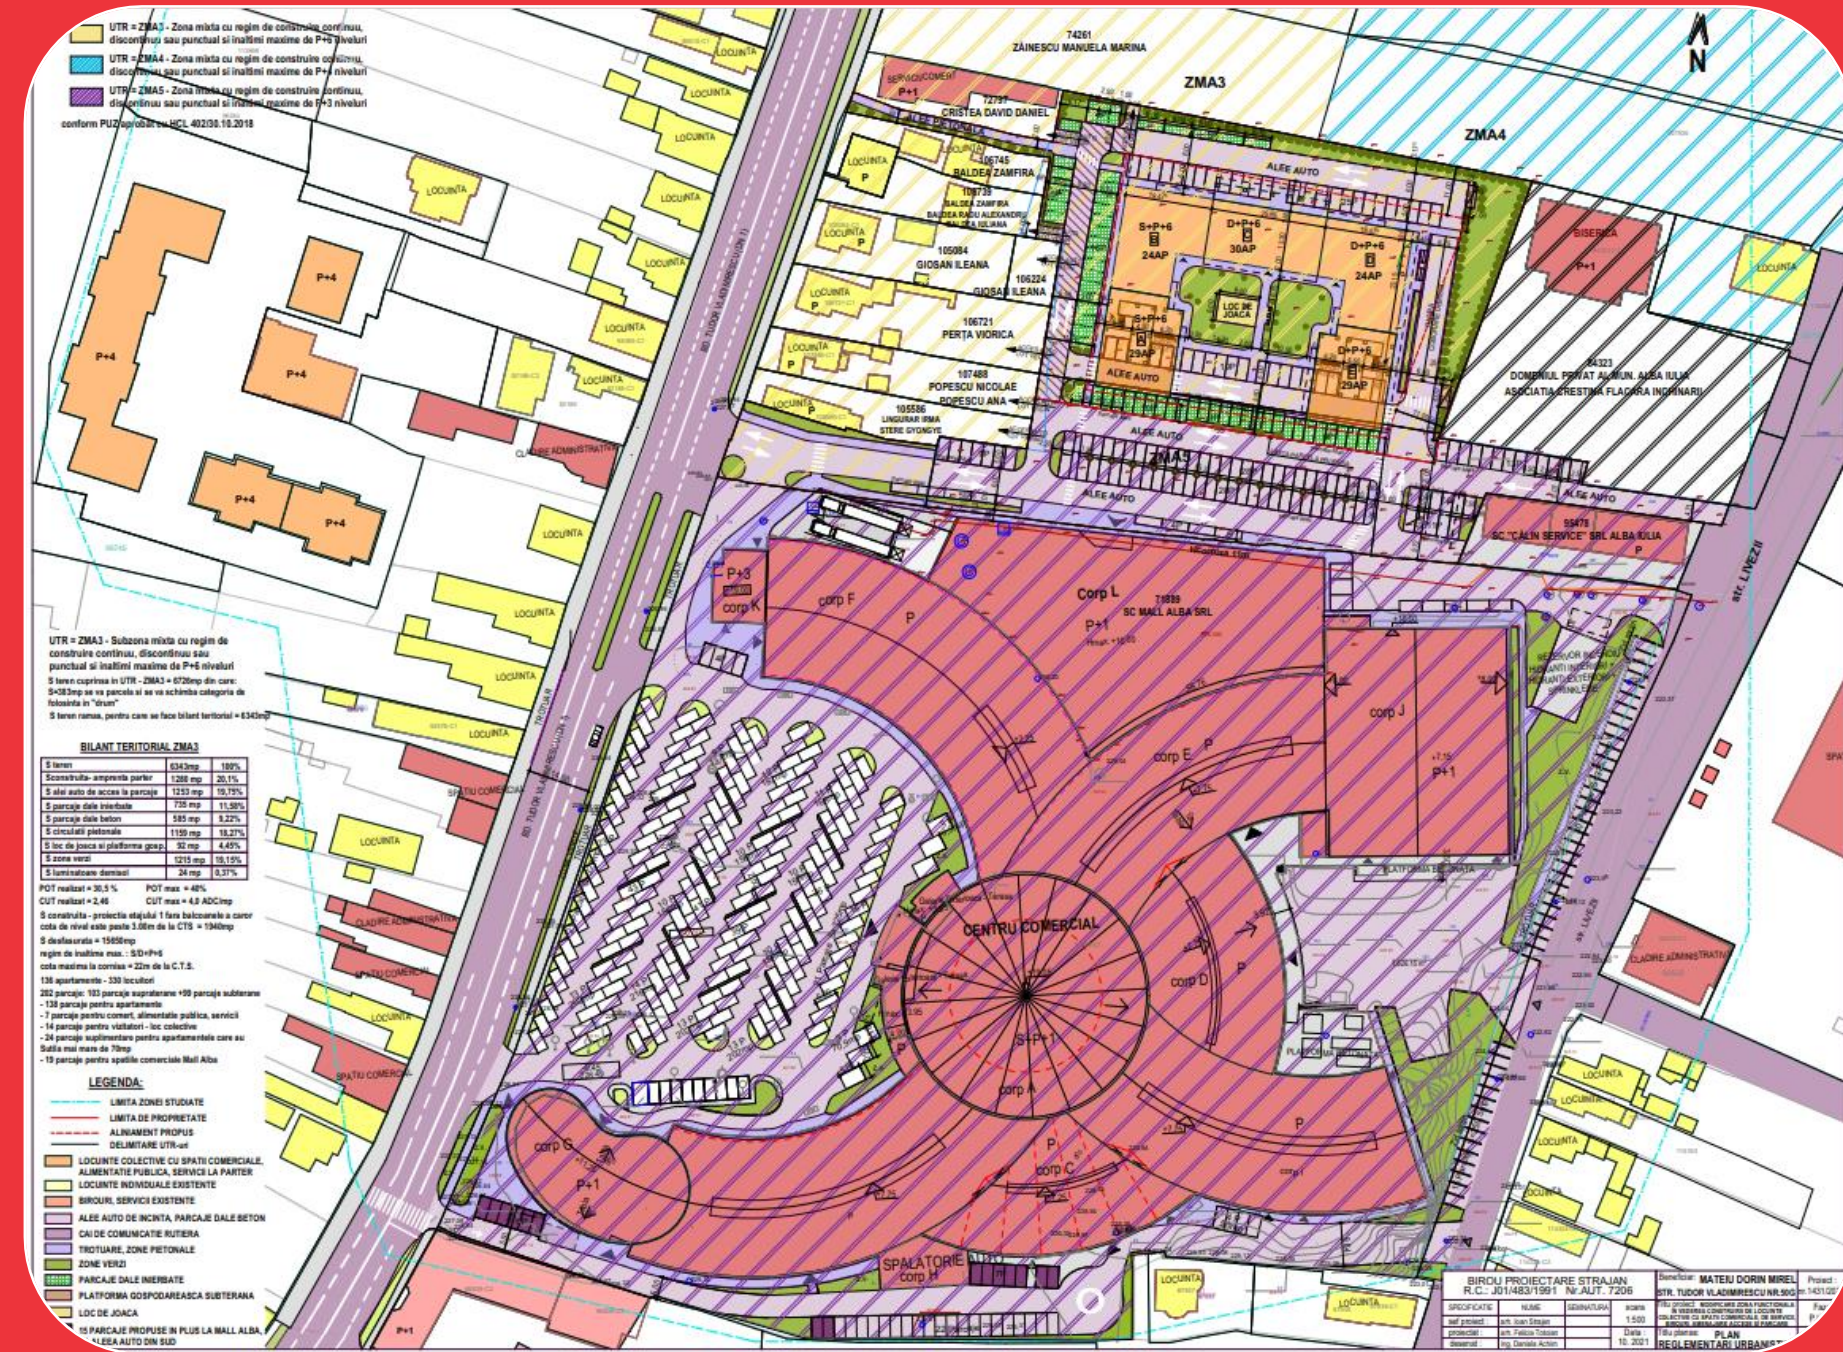

• Concept and Design

• Concept and Design

• Photos

• Photos

Project Overview

Project Overview

Alba Iulia is a city that serves as the seat of Alba County in the west-central part of Romania. Located on the river Mureş in the historical region of Transylvania, it has a population of 64.227 (as of 2021).

Location: [46°04'48.3"N 23°35'03.5"E - Google Maps](#)

[Back to Agenda](#)

Concept & Design

Concept & Design

Layout

Surface: 1.950 sqm

The store with the largest surface, which will be present in the new mall in Alba Iulia, is a Carrefour hypermarket.