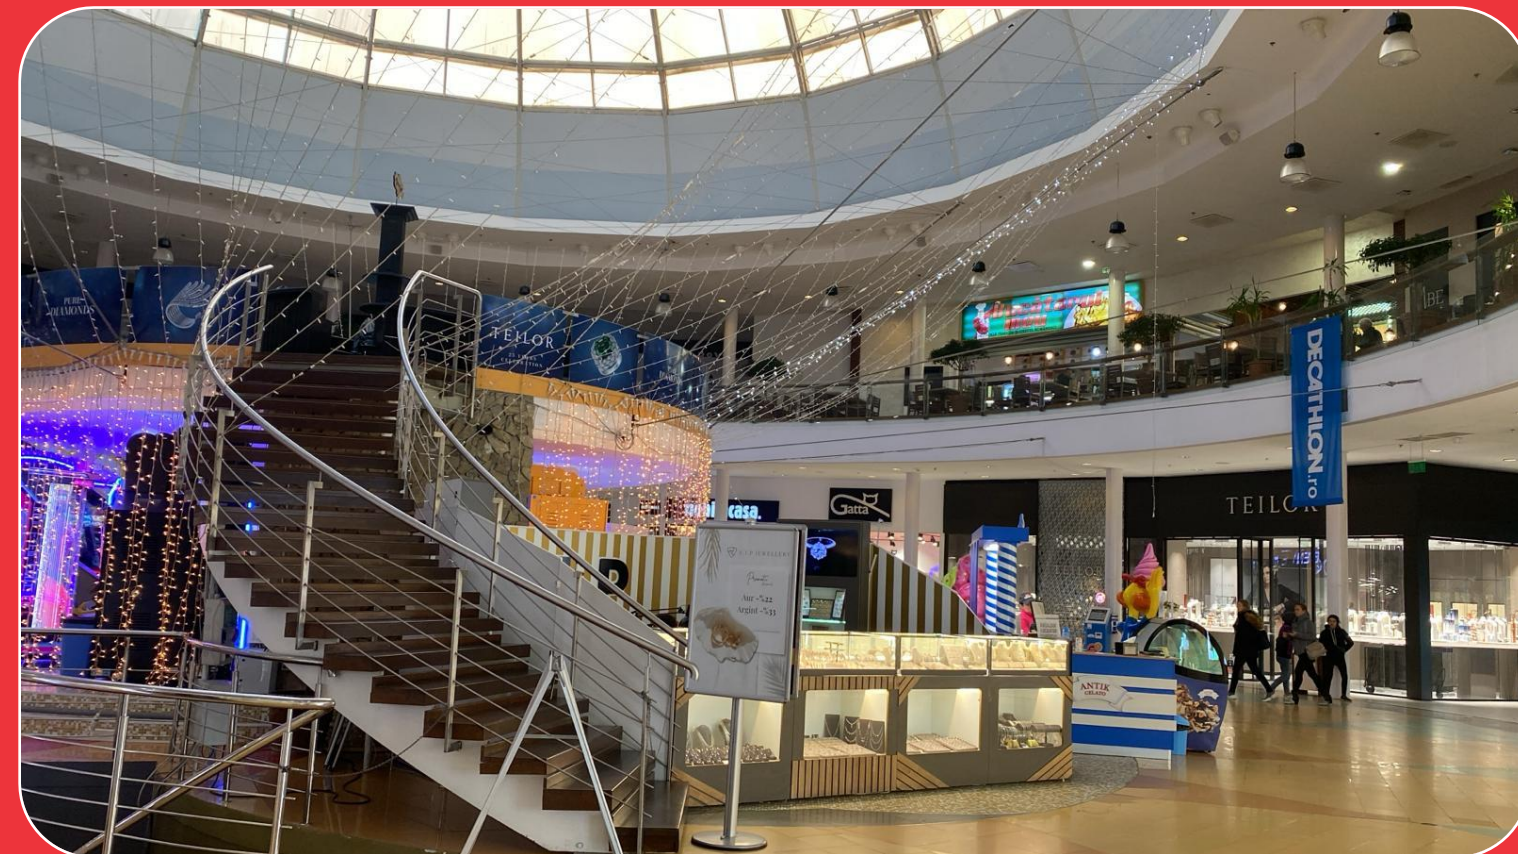

Photo 22.11.2023

[Back to Agenda](#)