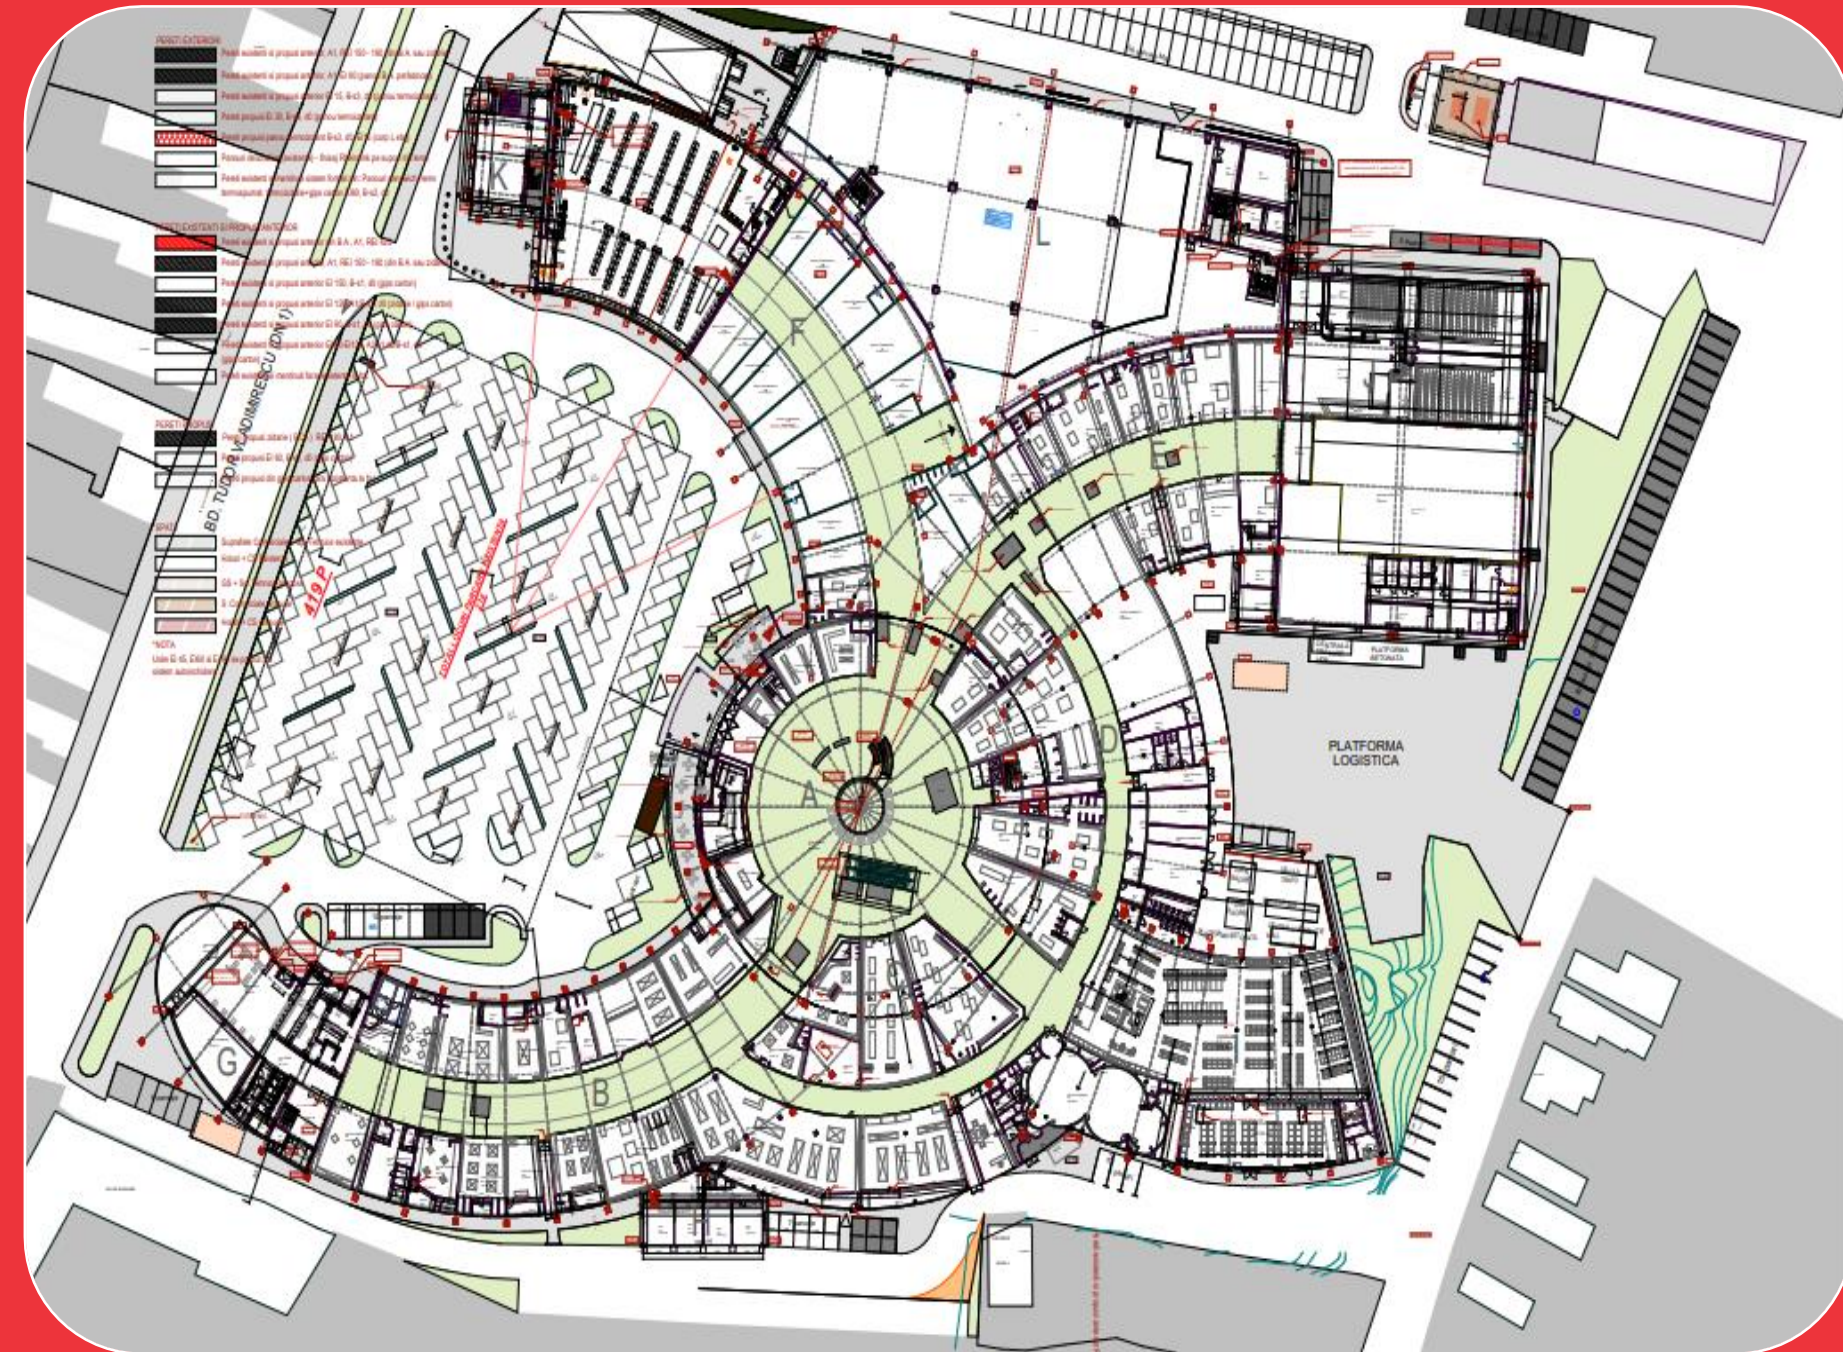

• Concept and Design

• Concept and Design

• Photos

• Photos

Project Overview

Project Overview

Alba Iulia is a city that serves as the seat of Alba County in the west-central part of Romania. Located on the river Mureş in the historical region of Transylvania, it has a population of 64.227 (as of 2021).

Location: [46°04'48.3"N 23°35'03.5"E - Google Maps](#)

[Back to Agenda](#)

Concept & Design

Concept & Design

Layout

Surface: 1.950 sqm

The store with the largest surface, which will be present in the new mall in Alba Iulia, is a Carrefour hypermarket.