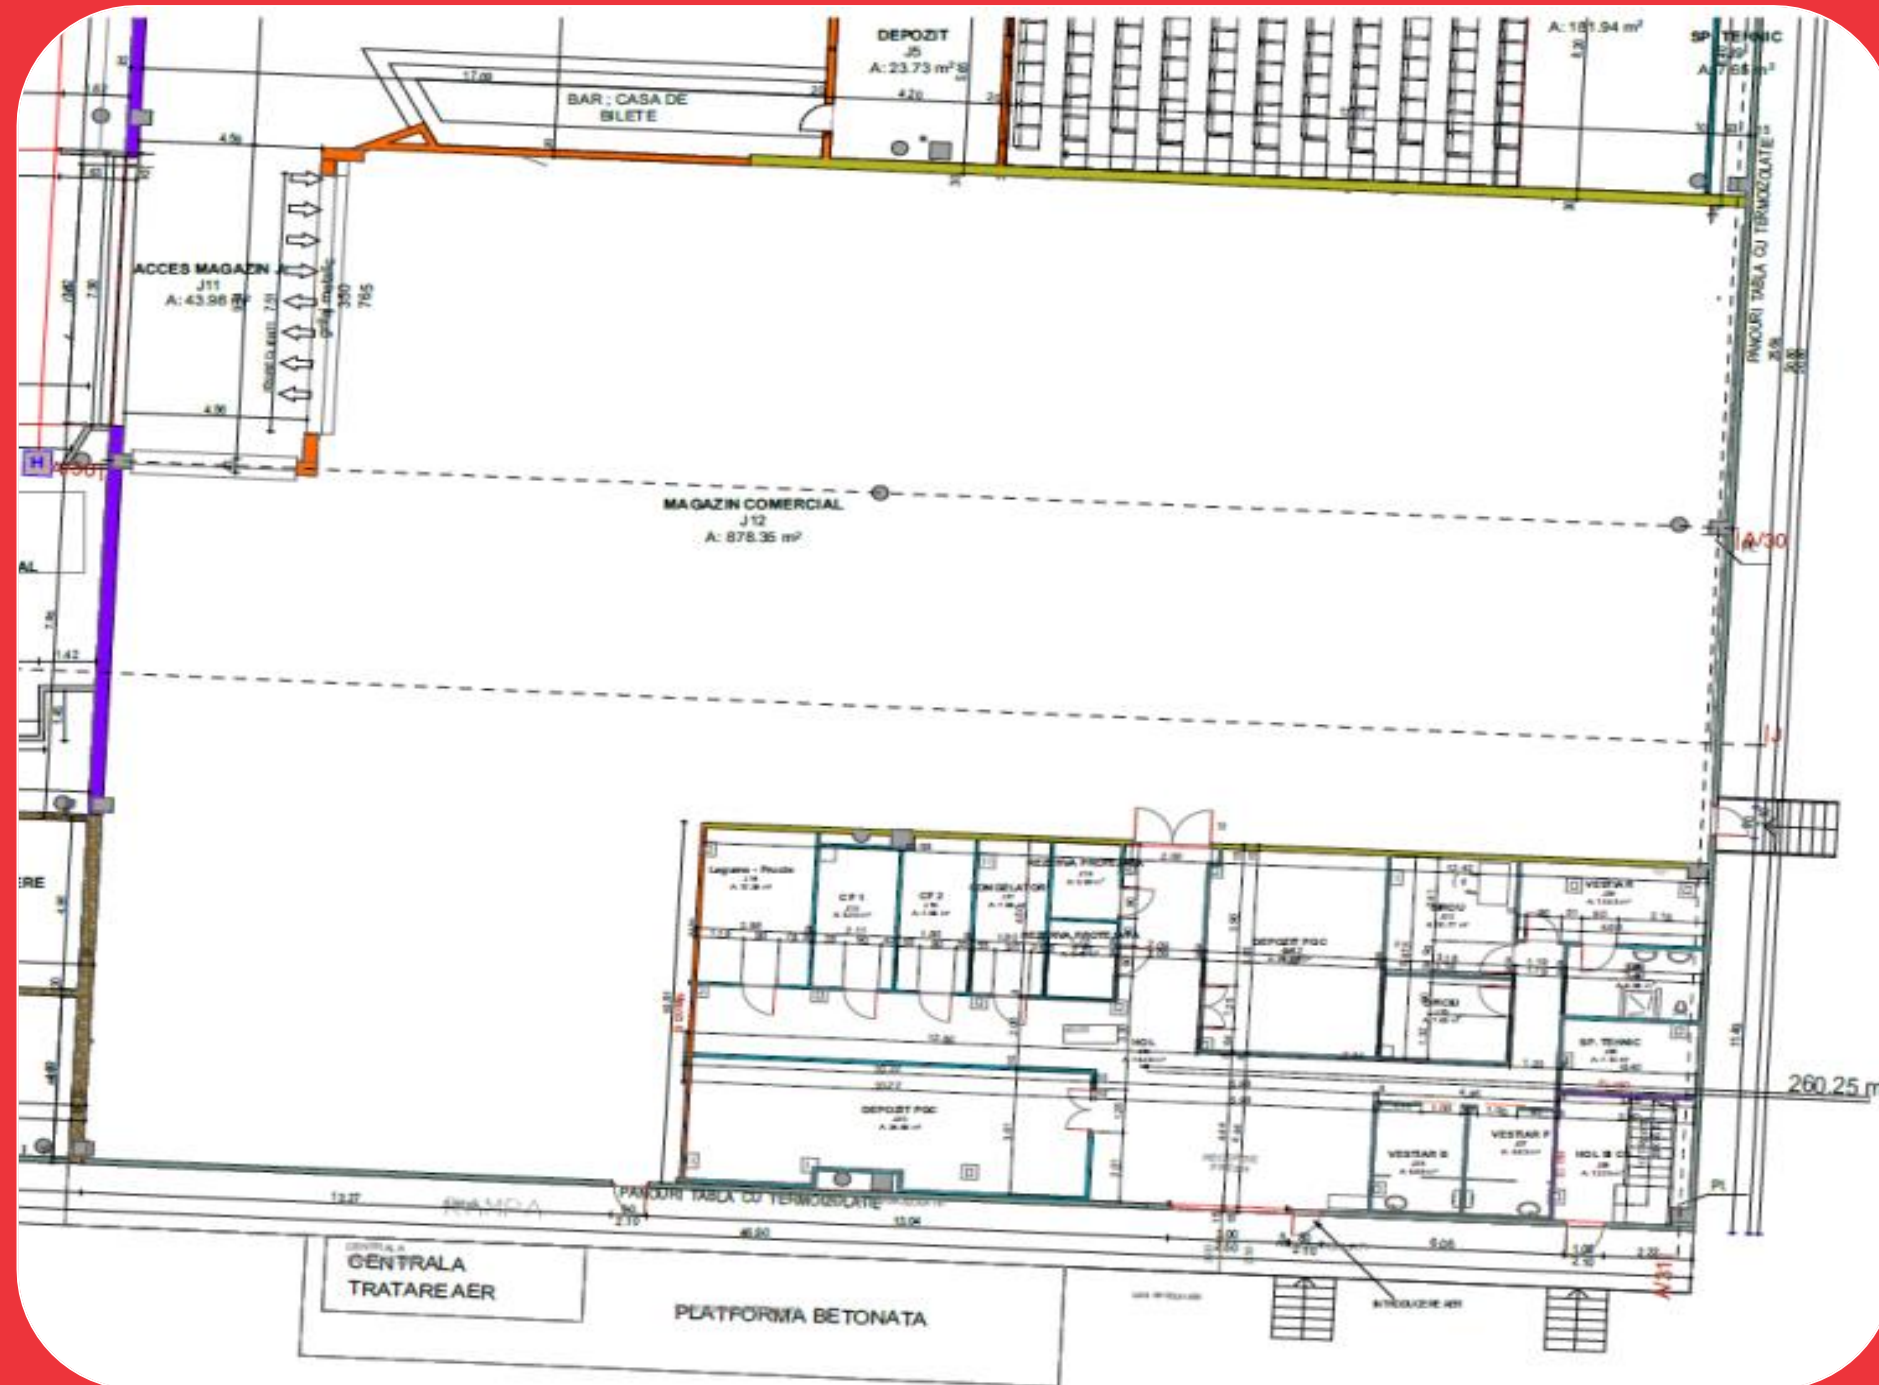

Location: [46°04'48.3"N 23°35'03.5"E - Google Maps](#)

[Back to Agenda](#)

Concept & Design

Concept & Design

Layout

Surface: 1.950 sqm

The store with the largest surface, which will be present in the new mall in Alba Iulia, is a Carrefour hypermarket.